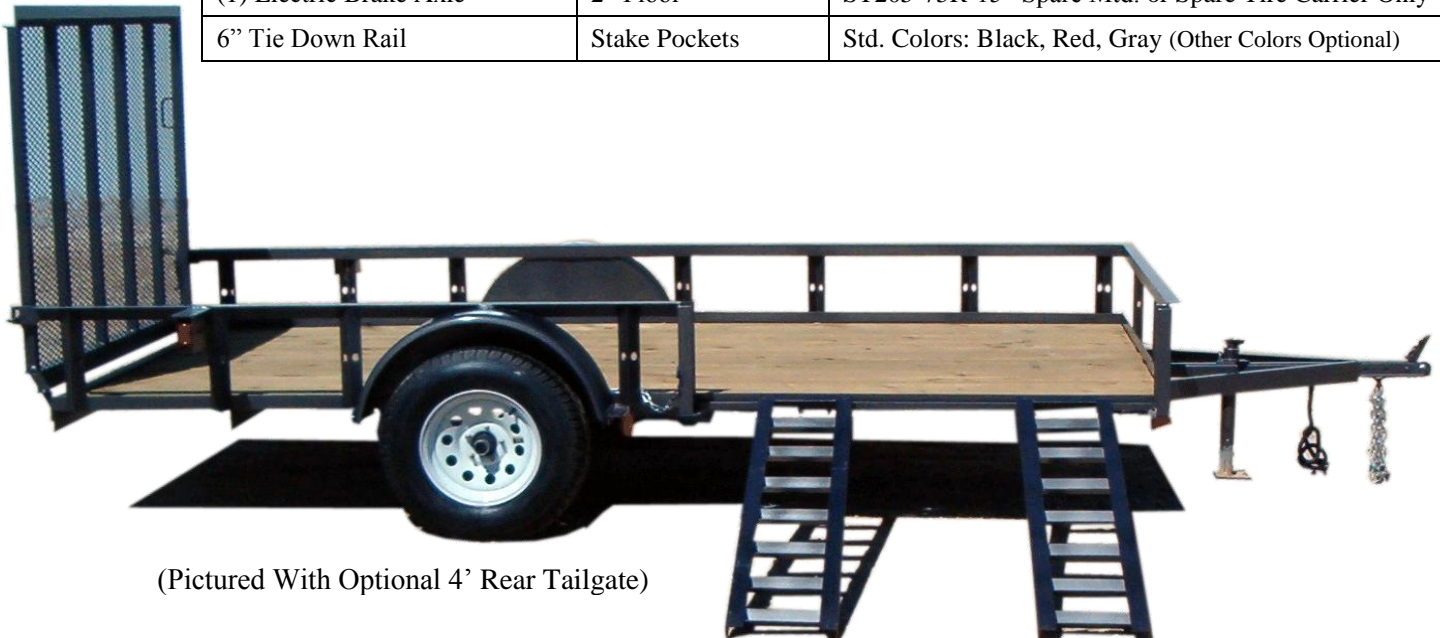

Model# UAT6012N35

Tube Top Single Axle Utility A.T.V. Hauler

76" x 12' A.T.V. Trailer

- | | | |
|--|----------------------|--------------------------|
| (1) 3500# EZ Lube Idler Axle | Swivel Jack (2K) | D.O.T. Approved Lights |
| ST205-75D-15" 6-PR Tires on 5-Hole Wheel | 2" Coupler | 9" x 32" Fenders w/Backs |
| 2" Treated Lumber Floor | Square Tube Top Rail | Safety Chains |
| 5' Side Store Ramps | | Runners for Board Gate |

(Ship Wt.: 983# GAWR: 2,990# GVWR: 2,990#)

TUBE TOP SINGLE AXLE UTILITY A.T.V. HAULER OPTIONS		
Side Ramps and Rear Tailgate*	83" Width	Rubber Mtd Sealed Light Pkg
Side AND Rear Gate	Mud Flaps	Rubber Mtd Sealed LED Light Pkg
14' Length	Spring Loaded Gate	ST205-75D-15" Spare Mtd.
12" Tall Formed Solid Front Pc.	Split Tailgate	Upgrade to ST205-75R-15" LRC Tires
(1) Electric Brake Axle	2" Floor	ST205-75R-15" Spare Mtd. or Spare Tire Carrier Only
6" Tie Down Rail	Stake Pockets	Std. Colors: Black, Red, Gray (Other Colors Optional)