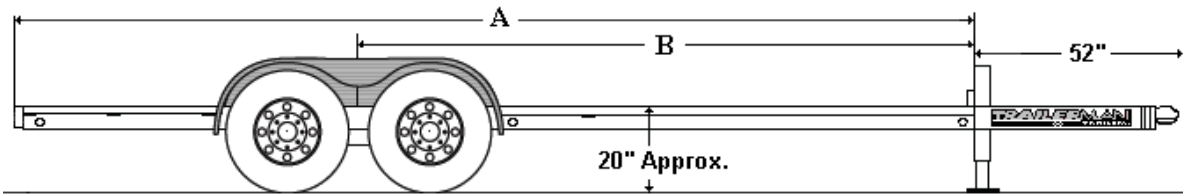

Model # ACT7016N07

Angle Car Hauler
83" X 16' Flat

- | | | |
|--|--------------------------|-------------------------|
| (1) 3500# EZ Lube Elec. Axle | 2 5/16" A-Frame Coupler | 2" Treated Lumber Floor |
| (1) 3500# EZ Lube Idler Axle | Top Wind (2K) Jack | Safety Chains |
| ST205-75D-15" 6-PR Tires on 5-Hole Wheel | Teardrop Fenders w/Backs | Stake Pockets |
| 5' Slide in Ramps w/Side Storage | D.O.T Approved Lights | |

(Ship Wt.: 1,930# GAWR: 7,000# GVWR: 7,000#)

MAINFRAME: 5 x 3 x 1/4 Angle **TONGUE:** 4" Channel **CROSS MEMBERS:** 3 x 2 x 3/16 Angle
CENTERS: 24" **FENDER HEIGHT:** 9"

Measurements		
Length	A	B
16	192	113
18	216	138
20	240	153